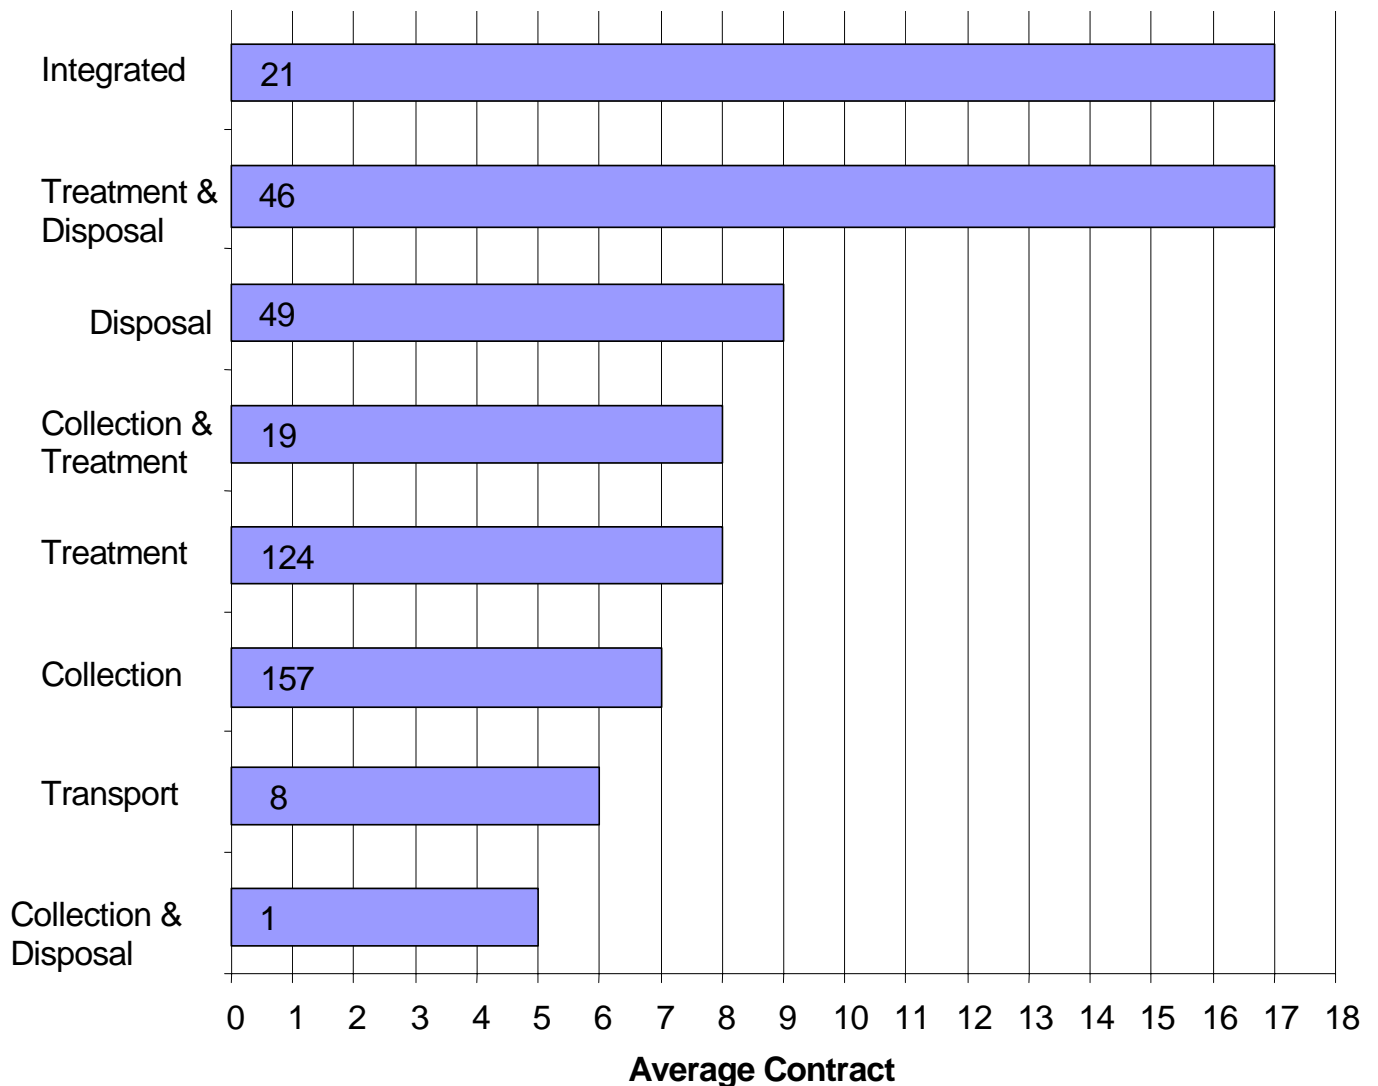

3. Average Length of Contract by Contract Service Type

The figure below is based on 425 contracts; the majority were awarded between 2002 and 2005.

Figure 3.1 Average length of contract by service type

Response numbers shown in graph